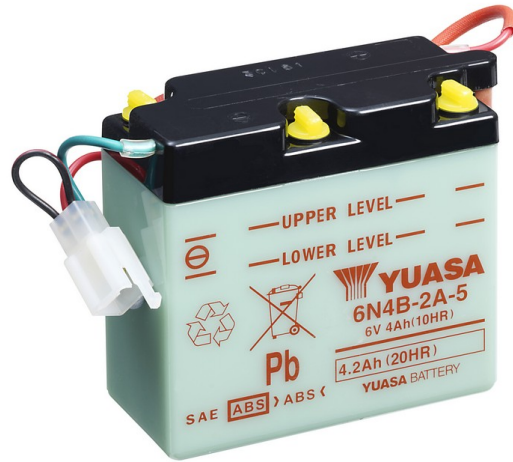

Yuasa Technical Data Sheet

Yuasa 6N4B-2A-5 - Conventional 6 Volt Battery

Performance

Voltage	6
Capacity (10-hour)	4Ah
Capacity (20-hour)	4.2Ah

Dimensions (±2mm)

Length	102mm
Width	48mm
Height	96mm

Weights & Measures

Mean Weight with Acid	1kg
Acid Volume	0.2l

Technology

Technology	Cast Sb/Sb
Separator	Reinforcing fiber+Glass Fiber

Cell Assembly Layout

Data Sheet generated on 25/11/2024 - E&OE