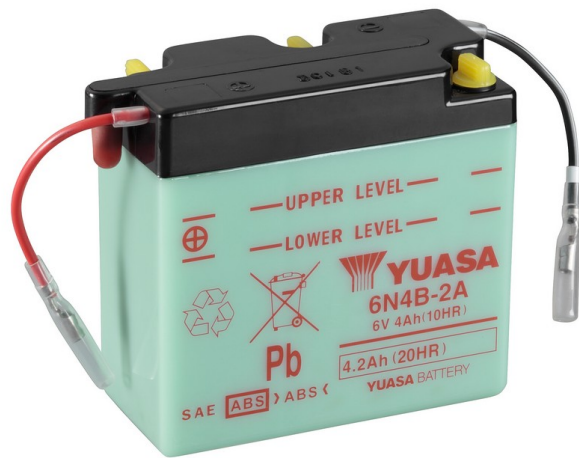

Yuasa Technical Data Sheet

Yuasa 6N4B-2A - Conventional 6 Volt Battery

Performance

Voltage	6
Capacity (10-hour)	4Ah
Capacity (20-hour)	4.2Ah

Dimensions ($\pm 2\text{mm}$)

Length	102mm
Width	48mm
Height	96mm

Weights & Measures

Mean Weight with Acid	1kg
Acid Volume	0.2l

Technology

Technology	Cast Sb/Sb
Separator	Reinforcing fiber+Glass Fiber

Cell Assembly Layout

Data Sheet generated on 25/11/2024 - E&OE